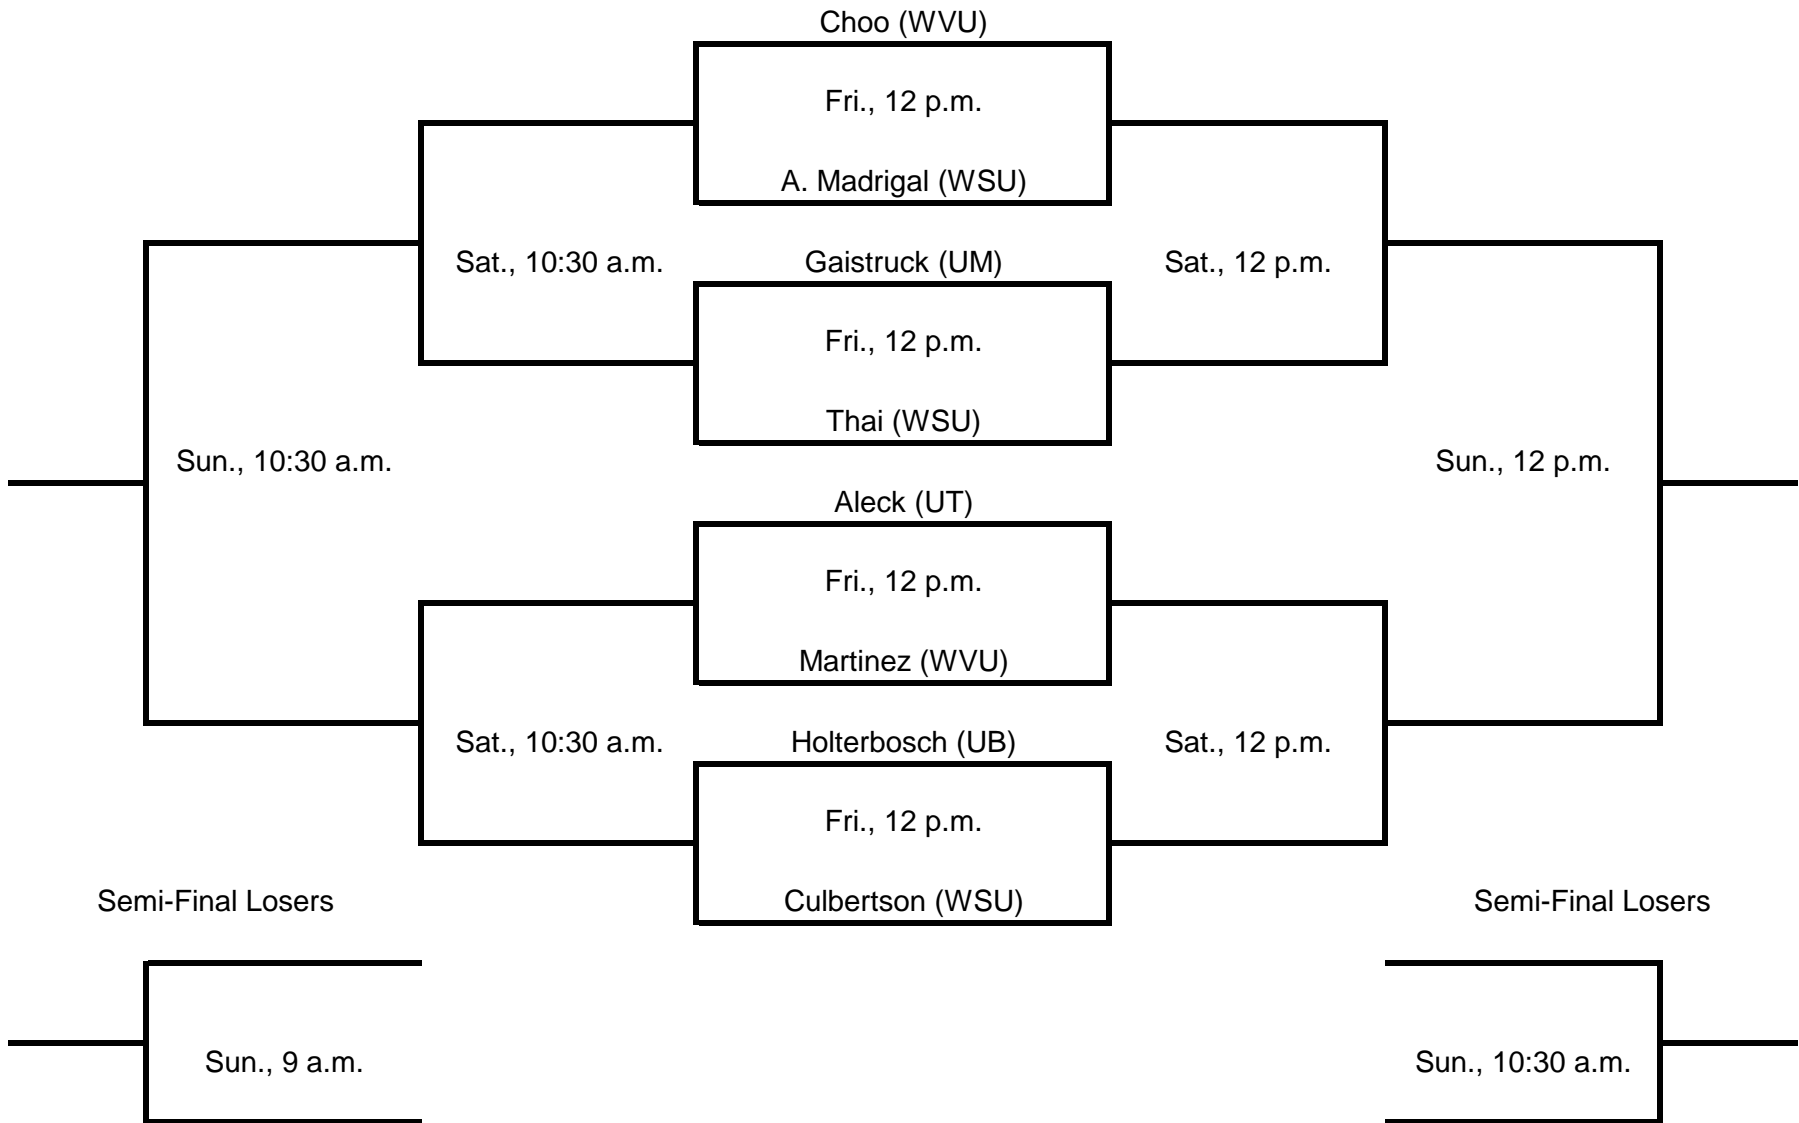

WVU Pink Invitational Flight A Singles Bracket

WVU Pink Invitational Flight B Singles Bracket

WVU Pink Invitational Flight C Singles Bracket

WVU Pink Invitational Flight D Singles Bracket

WVU Pink Invitational Flight E Singles Bracket

Rosiello (WVU)
Fri., 12 p.m.
Haraldson(UB)

V. Madrigal (WSU)
Fri., 12 p.m.
Miller (UT)

Rosiello (WVU)
Sat., 10:30 a.m.
Miller (UT)

V. Madrigal (WSU)
Sat., 10:30 a.m.
Haraldson(UB)

Rosiello (WVU)
Sun., 9 a.m.
V. Madrigal (WSU)

Haraldson(UB)
Sun., 9 a.m.
Miller (UT)

WVU Pink Invitational Flight A Doubles Bracket

WVU Pink Invitational Flight B Doubles Bracket

WVU Pink Invitational Flight C Doubles Bracket