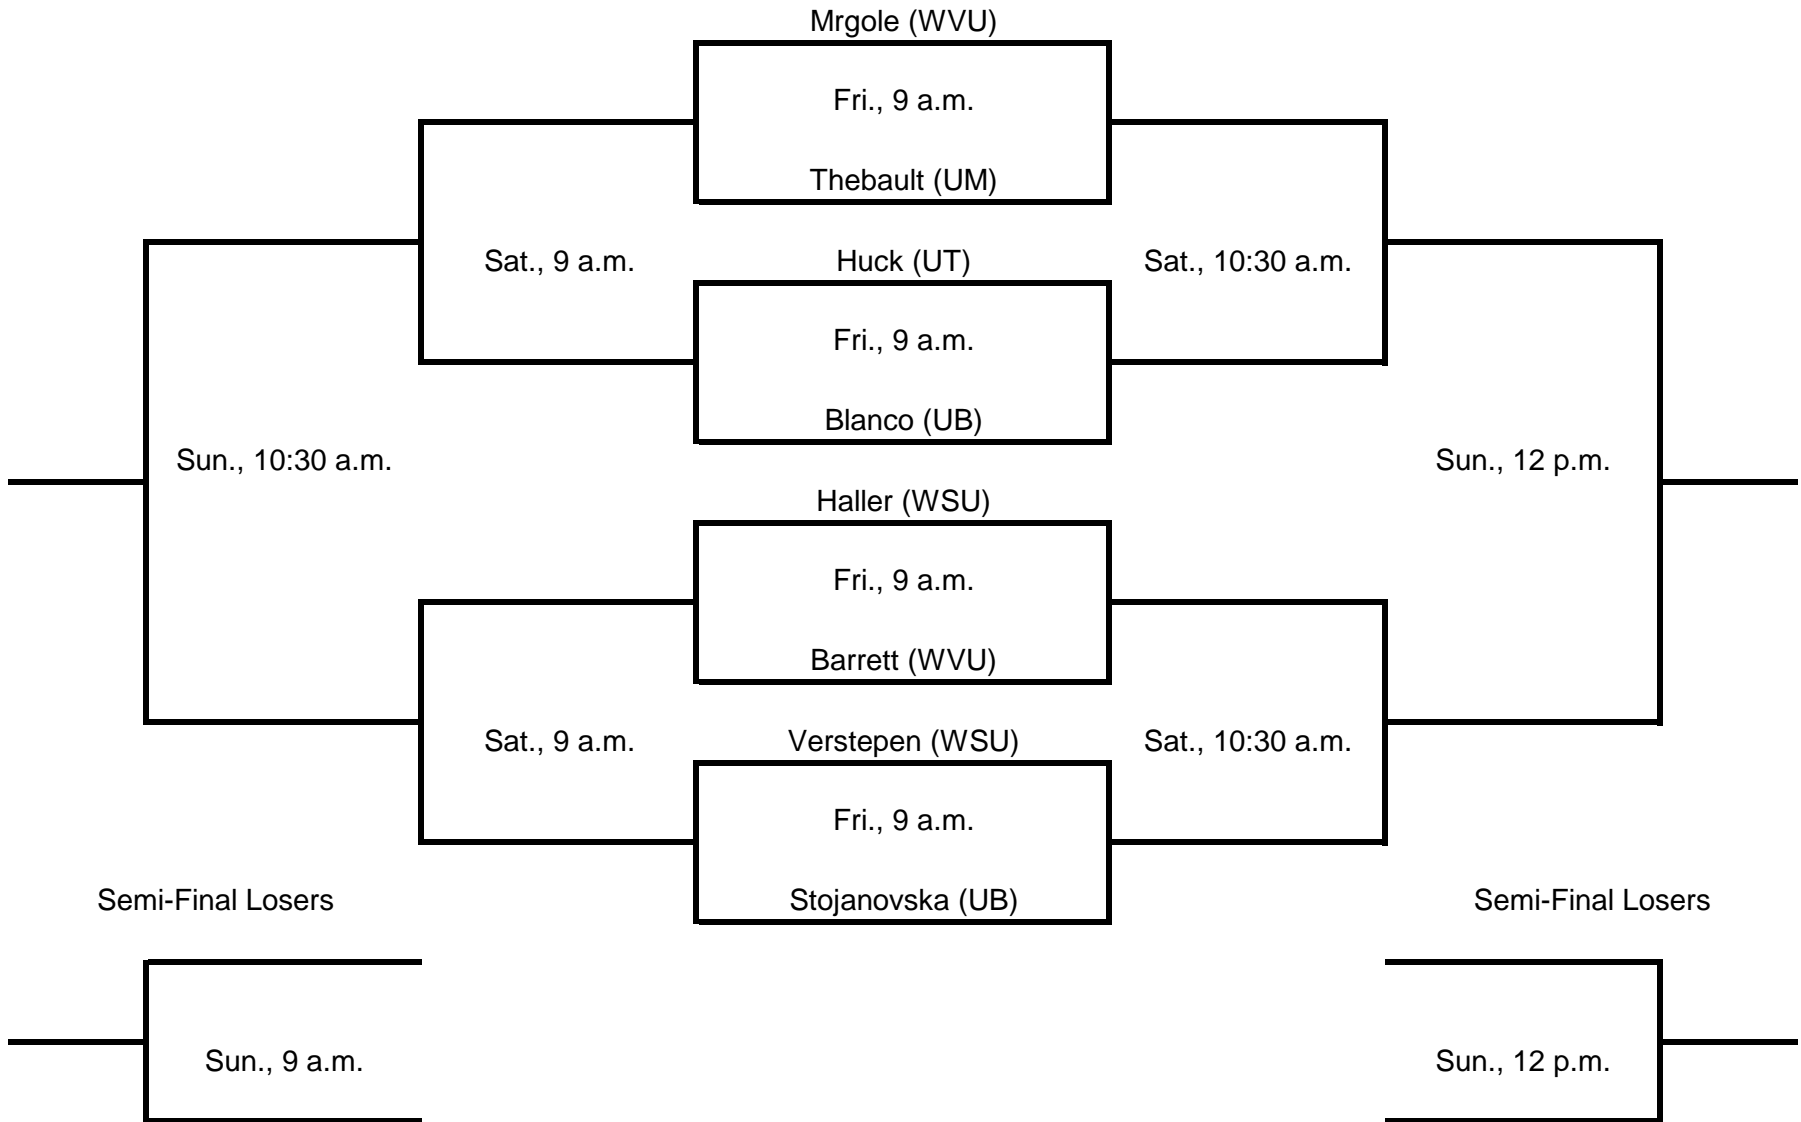

WVU Pink Invitational Flight A Singles Bracket

WVU Pink Invitational Flight B Singles Bracket

WVU Pink Invitational Flight C Singles Bracket

WVU Pink Invitational Flight D Singles Bracket

WVU Pink Invitational Flight E Singles Bracket

Rosiello (WVU)
Fri., 12 p.m.
Haraldson(UB)

V. Madrigal (WSU)
Fri., 12 p.m.
Miller (UT)

Rosiello (WVU)
Sat., 10:30 a.m.
Miller (UT)

V. Madrigal (WSU)
Sat., 10:30 a.m.
Haraldson(UB)

Rosiello (WVU)
Sun., 9 a.m.
V. Madrigal (WSU)

Haraldson(UB)
Sun., 9 a.m.
Miller (UT)

WVU Pink Invitational Flight A Doubles Bracket

WVU Pink Invitational Flight B Doubles Bracket

WVU Pink Invitational Flight C Doubles Bracket