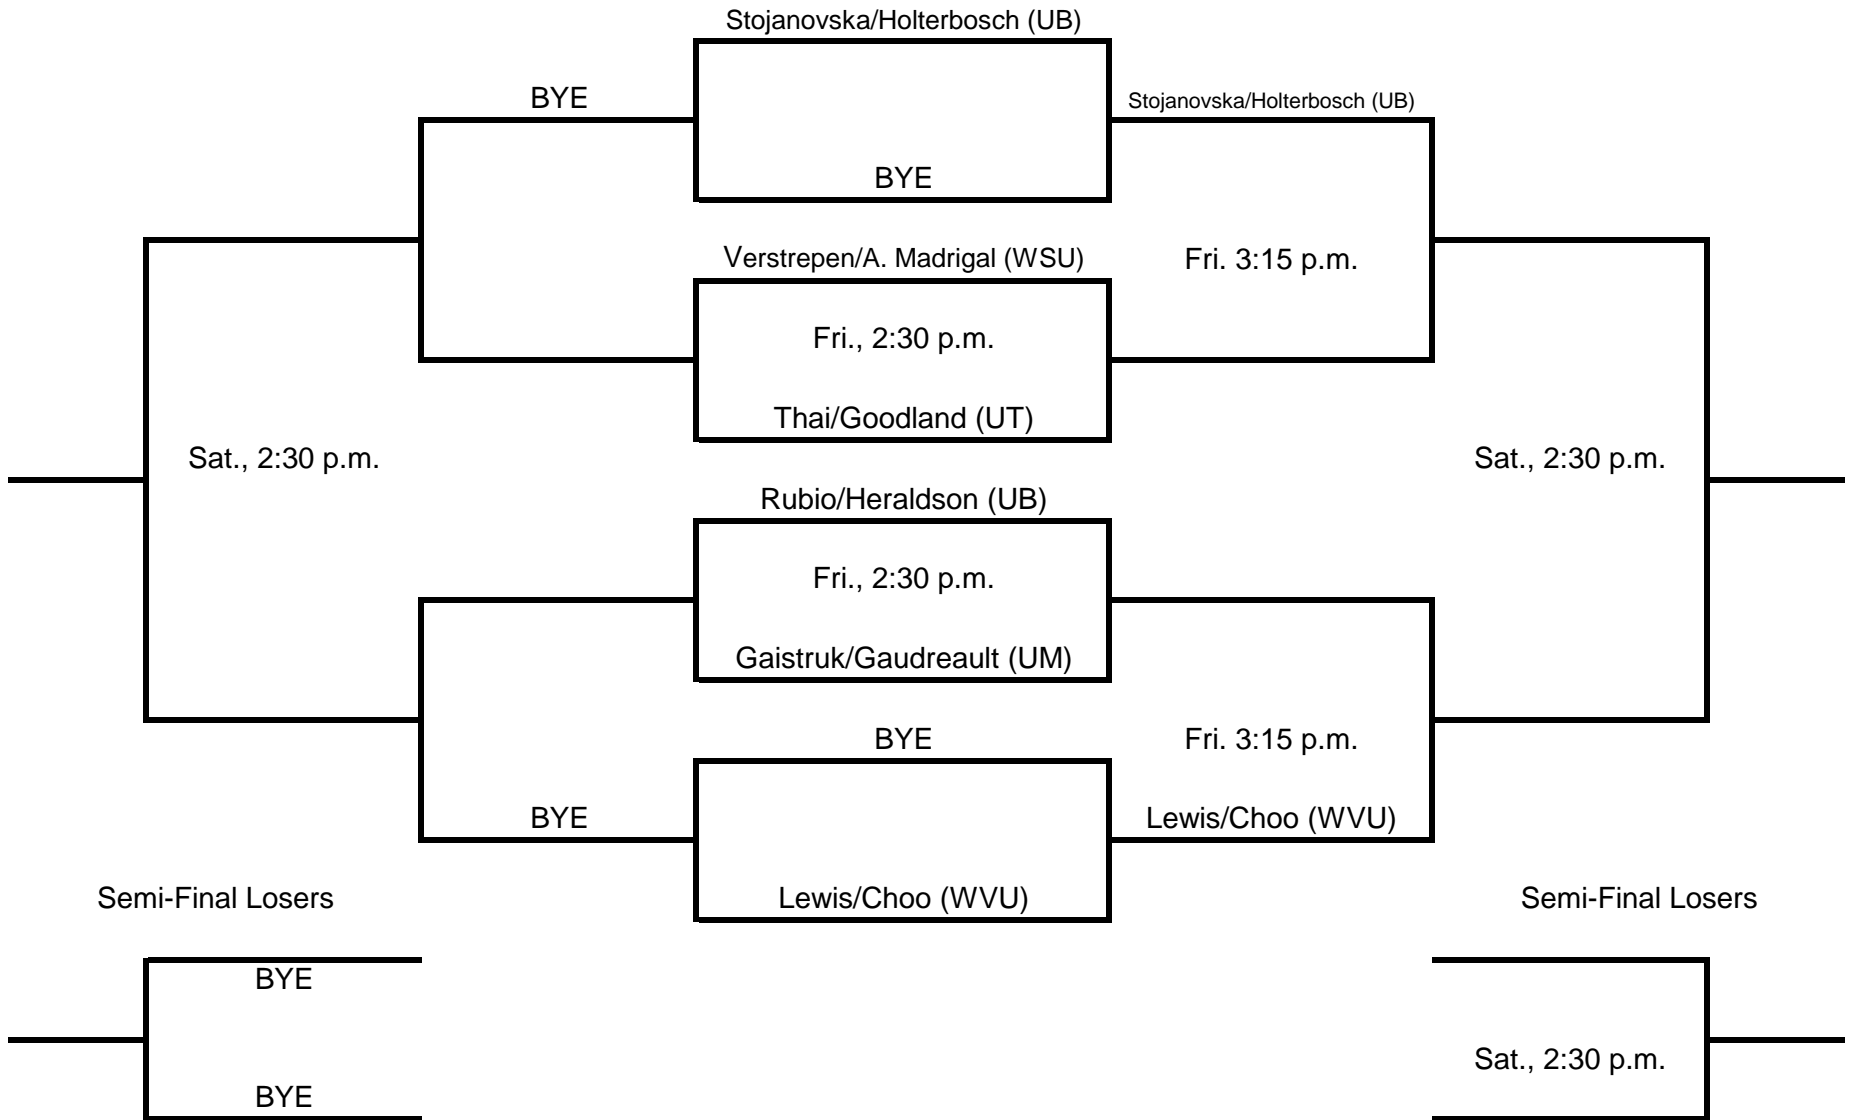

WVU Pink Invitational Flight A Singles Bracket

WVU Pink Invitational Flight B Singles Bracket

WVU Pink Invitational Flight C Singles Bracket

WVU Pink Invitational Flight D Singles Bracket

WVU Pink Invitational Flight E Singles Bracket

Rosiello (WVU)
Fri., 12 p.m.
Haraldson(UB)

V. Madrigal (WSU)
Fri., 12 p.m.
Miller (UT)

Rosiello (WVU)
Sat., 10:30 a.m.
Miller (UT)

V. Madrigal (WSU)
Sat., 10:30 a.m.
Haraldson(UB)

Rosiello (WVU)
Sun., 9 a.m.
V. Madrigal (WSU)

Haraldson(UB)
Sun., 9 a.m.
Miller (UT)

WVU Pink Invitational Flight A Doubles Bracket

WVU Pink Invitational Flight B Doubles Bracket

WVU Pink Invitational Flight C Doubles Bracket