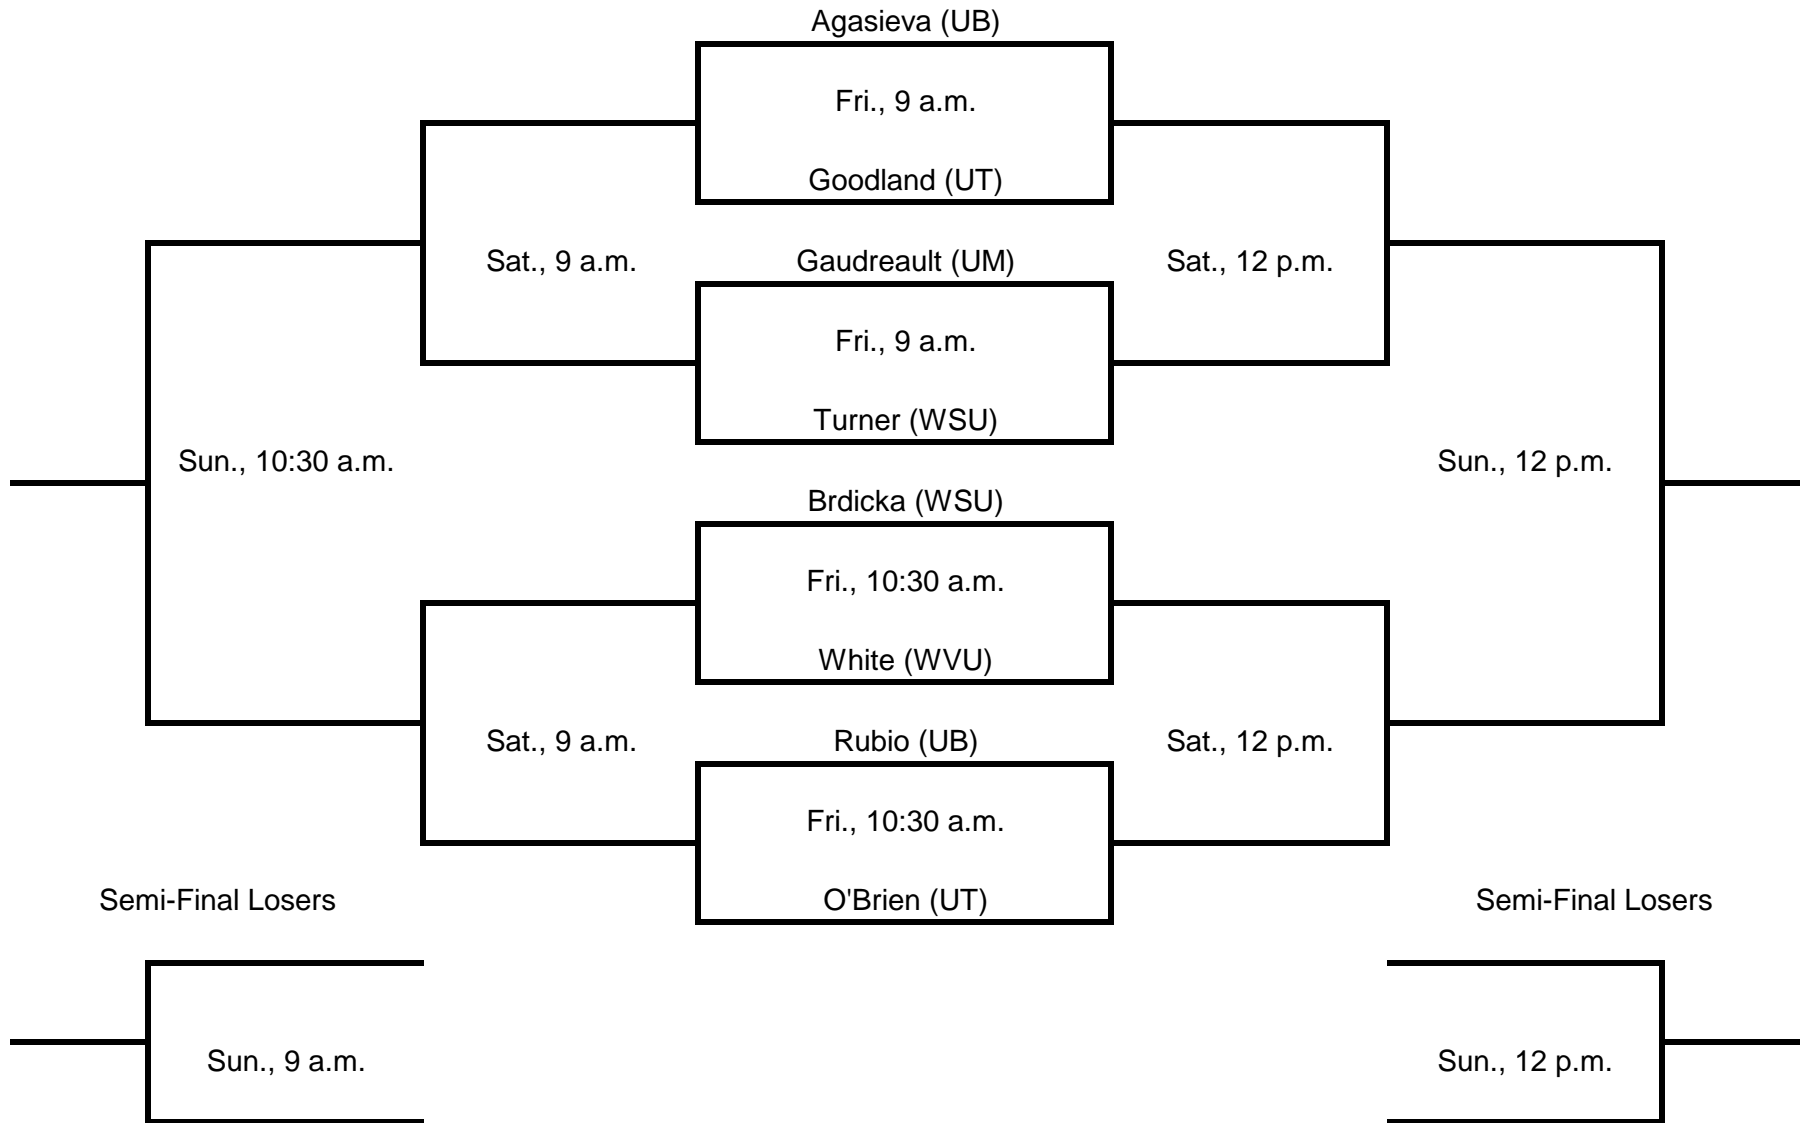

WVU Pink Invitational Flight A Singles Bracket

WVU Pink Invitational Flight B Singles Bracket

WVU Pink Invitational Flight C Singles Bracket

WVU Pink Invitational Flight D Singles Bracket

WVU Pink Invitational Flight E Singles Bracket

Rosiello (WVU)
Fri., 12 p.m.
Haraldson(UB)

V. Madrigal (WSU)
Fri., 12 p.m.
Miller (UT)

Rosiello (WVU)
Sat., 10:30 a.m.
Miller (UT)

V. Madrigal (WSU)
Sat., 10:30 a.m.
Haraldson(UB)

Rosiello (WVU)
Sun., 9 a.m.
V. Madrigal (WSU)