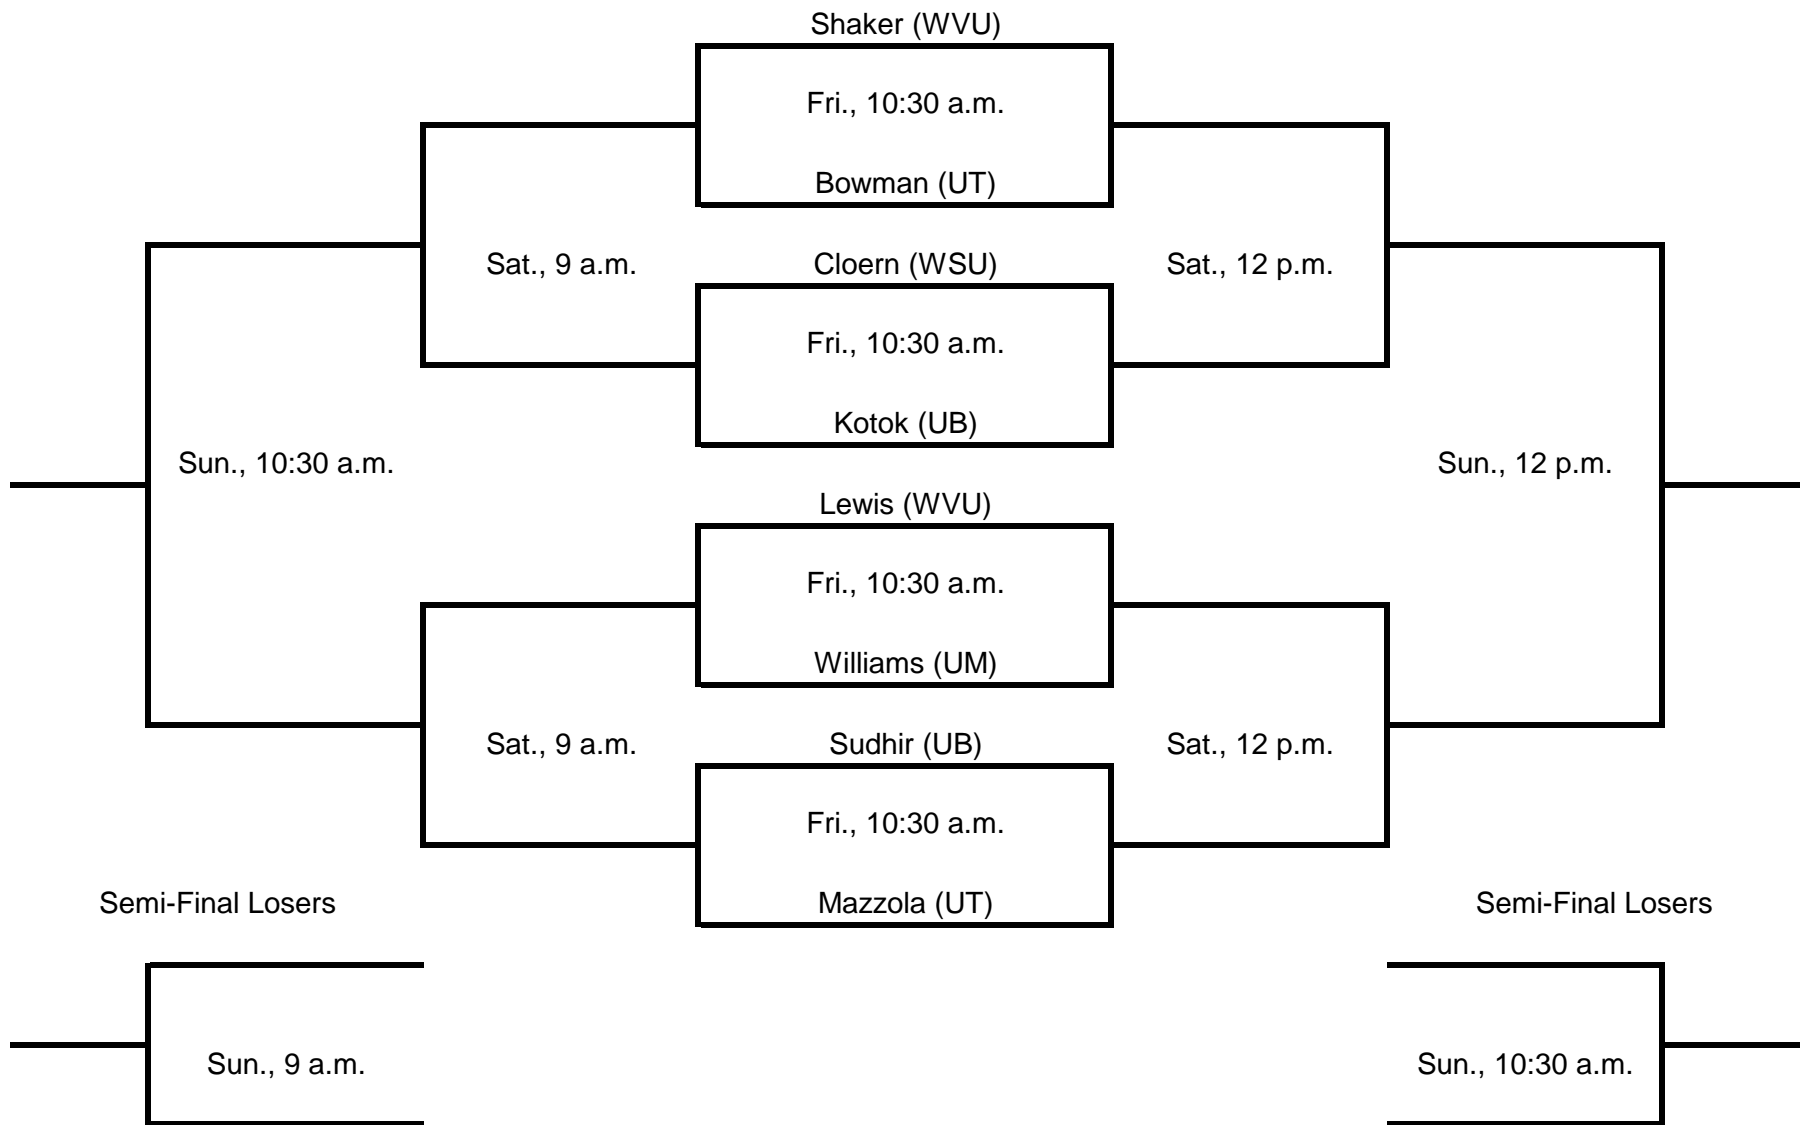

WVU Pink Invitational Flight A Singles Bracket

WVU Pink Invitational Flight B Singles Bracket

WVU Pink Invitational Flight C Singles Bracket

WVU Pink Invitational Flight D Singles Bracket

WVU Pink Invitational Flight E Singles Bracket

Rosiello (WVU)
Fri., 12 p.m.
Haraldson(UB)

V. Madrigal (WSU)
Fri., 12 p.m.
Miller (UT)

Rosiello (WVU)
Sat., 10:30 a.m.
Miller (UT)

V. Madrigal (WSU)
Sat., 10:30 a.m.
Haraldson(UB)

Rosiello (WVU)
Sun., 9 a.m.
V. Madrigal (WSU)

Haraldson(UB)
Sun., 9 a.m.
Miller (UT)

WVU Pink Invitational Flight A Doubles Bracket

WVU Pink Invitational Flight B Doubles Bracket

WVU Pink Invitational Flight C Doubles Bracket